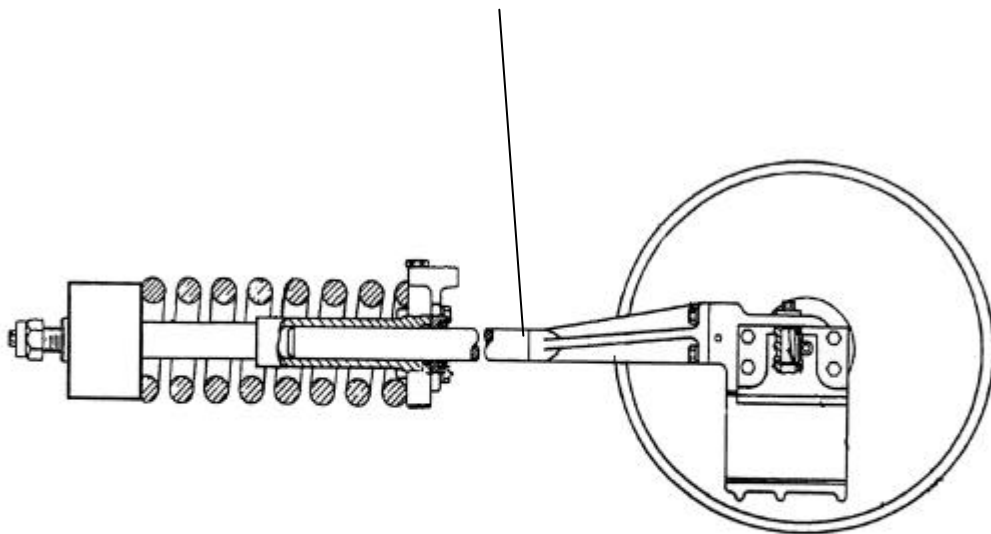

PARTS UPDATE PU02-0016

Date: 10/29/02

Subject: Updated part number 6S3275 – Yoke for CAT Idler Assembly

Unit/Part Affected: Yoke Assembly for Front Idler (Cat Track)

The part number for the yoke assembly on the track idler may be listed as 5G4381 in your Cubex drills parts manual. This part should now be ordered as 6S3275 to insure proper length.

6S3275 Yoke Assembly

*For more information please contact your
nearest Cubex parts/service distributor*

CUBEX LIMITED 1218 Redonda Street, Box 13, Group 524, RR 5 Winnipeg, Manitoba, Canada R2C 2Z2
Phone: (204) 694-5505 Fax: (204) 633-0665
www.cubex.net