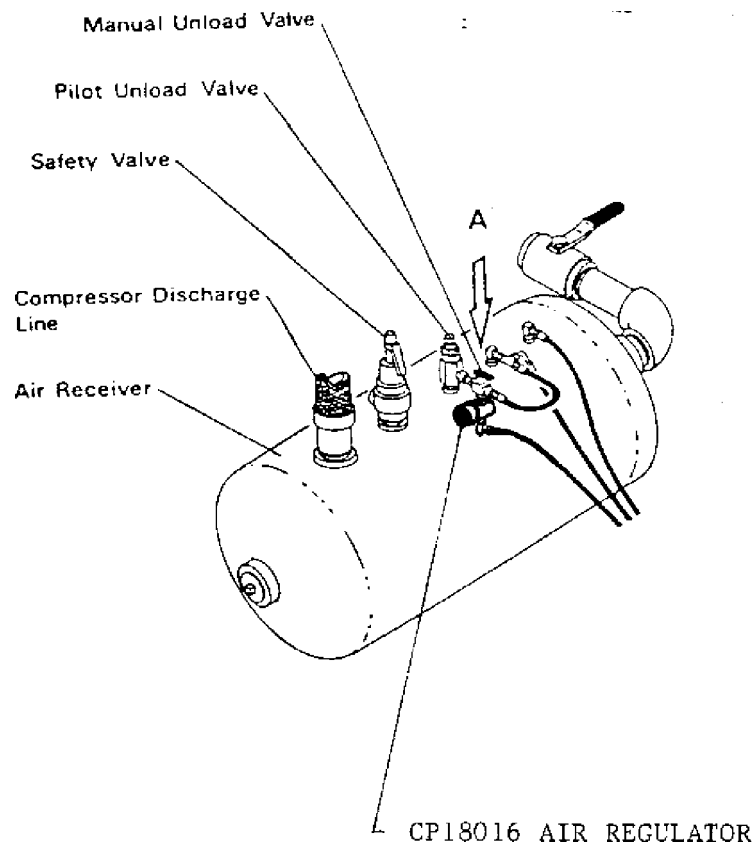

CUBEX LTD. PRODUCT UPDATE

BULLETIN: PU-0006

DATE: JANUARY 19, 1991

SUBJECT: LE ROI UNLOADER AIR REGULATOR #CP18016

INFORMATION: This regulator is installed in the air line between the pilot unloader valve and the compressor unloader mechanism. This regulator will give longer life to the intake valves.